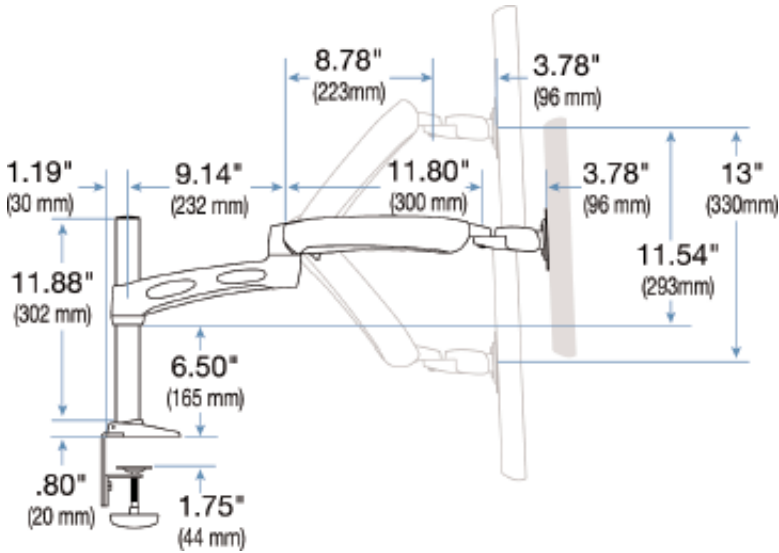

### Desk and Wall Mount LCD Arms

13" (330 mm)  
height range

LCD tilts +5/-75°  
forward/back

Arm can  
pivot 360°

LCD pans 180°  
right/left

LCD rotates 90°  
portrait/landscape

© 2006 Ergotron, Inc.  
 rev. 04/16/2006 DIM-056