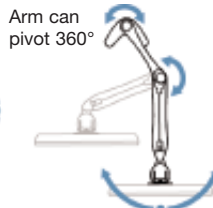

### Desk and Wall Mount LCD Arms

13" (330 mm)  
height range

LCD tilts +5/-75°  
forward/back

Arm can  
pivot 360°

LCD pans 180°  
right/left

LCD rotates 90°  
portrait/landscape

© 2006 Ergotron, Inc.  
 rev. 04/16/2006 DIM-056