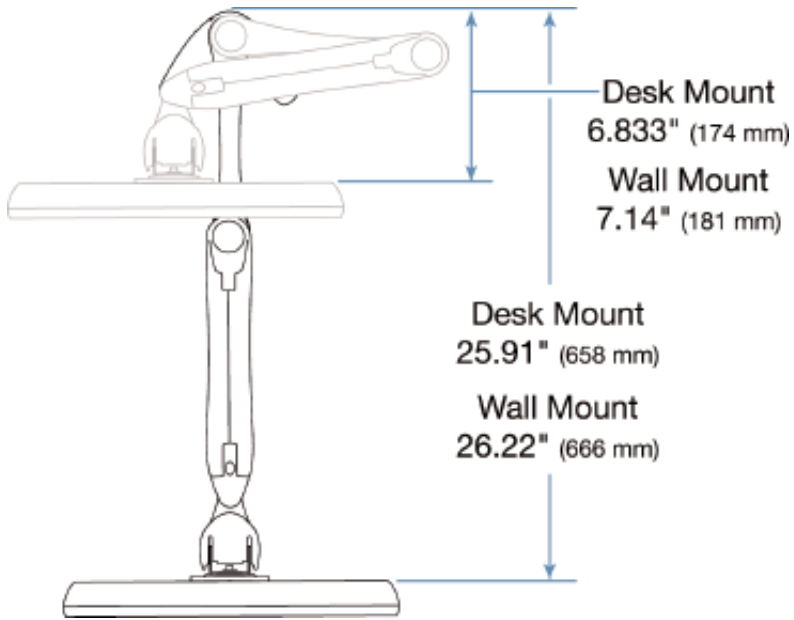

### Desk and Wall Mount LCD Arms

13" (330 mm)  
height range

LCD tilts +5/-75°  
forward/back

Arm can  
pivot 360°

LCD pans 180°  
right/left

LCD rotates 90°  
portrait/landscape

© 2006 Ergotron, Inc.  
 rev. 04/16/2006 DIM-056