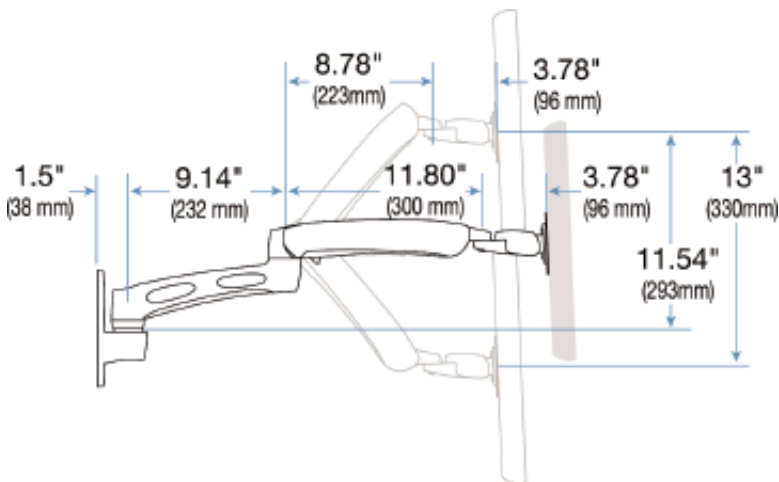

### Desk and Wall Mount LCD Arms

13" (330 mm)  
height range

LCD tilts +5/-75°  
forward/back

Arm can  
pivot 360°

LCD pans 180°  
right/left

LCD rotates 90°  
portrait/landscape

© 2006 Ergotron, Inc.  
 rev. 04/16/2006 DIM-056