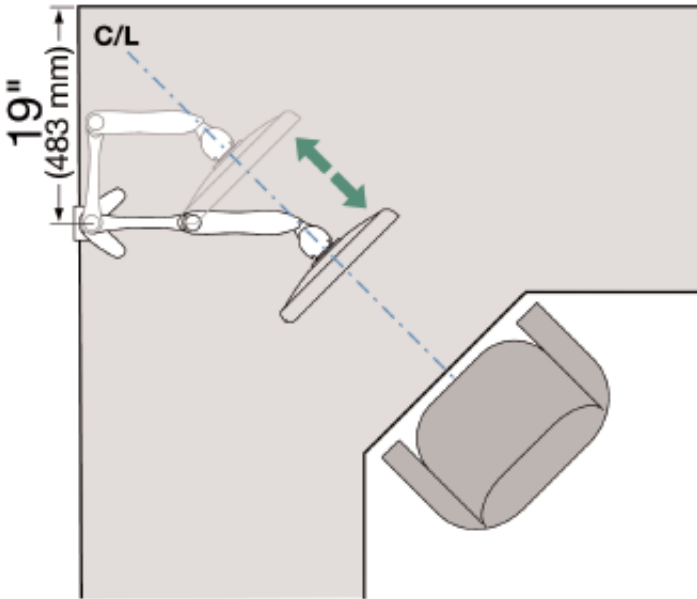

### Desk and Wall Mount LCD Arms

13" (330 mm)  
height range

LCD tilts +5/-75°  
forward/back

Arm can  
pivot 360°

LCD pans 180°  
right/left

LCD rotates 90°  
portrait/landscape

© 2006 Ergotron, Inc.  
 rev. 04/16/2006 DIM-056