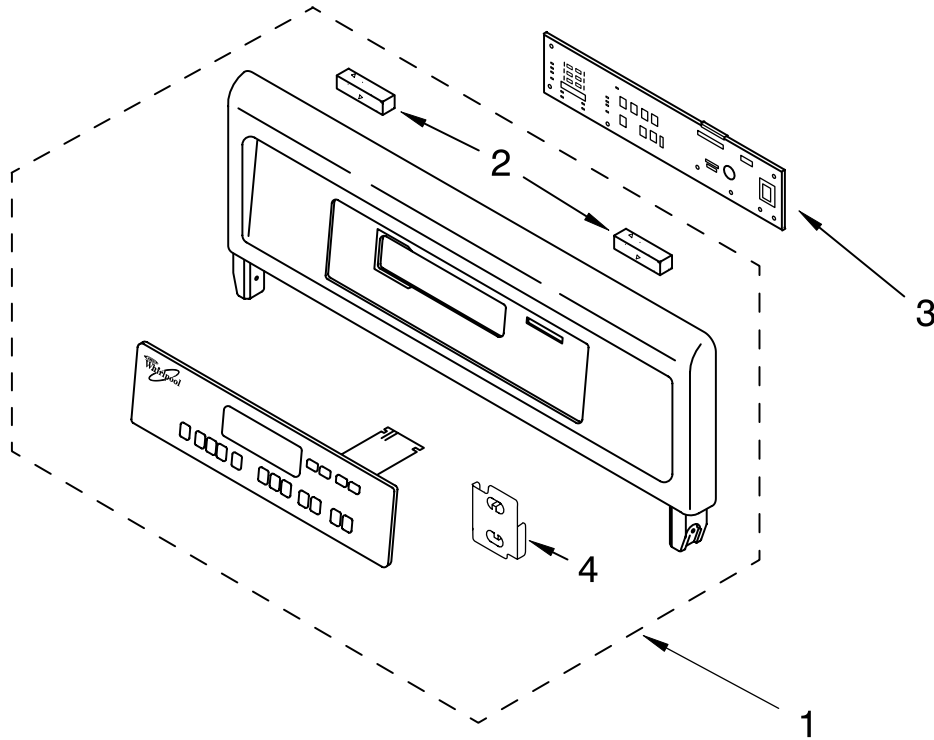

CONTROL PANEL PARTS

For Models: RBD275PDB12, RBD275PDQ12, RBD275PDT12, RBD275PDS12
(Black) (Designer White) (Biscuit) (S.Steel)

Illus. Part
No. No. DESCRIPTION

NOTE: The screws and nuts required to attach a part are listed immediately following that part.

1	Control Panel Assy. W/Membrane Switch
	8300429 Black Model
	8300430 White Model
	8300531 Biscuit Model
	8281179 Screw
2	4451033 Gasket, Control Panel
3	4452890 Microcomputer
	4449745 Screw
	3400832 Screw
4	3192690 Insulator, Membrane Switch

FOR ORDERING INFORMATION REFER TO PARTS PRICE LIST