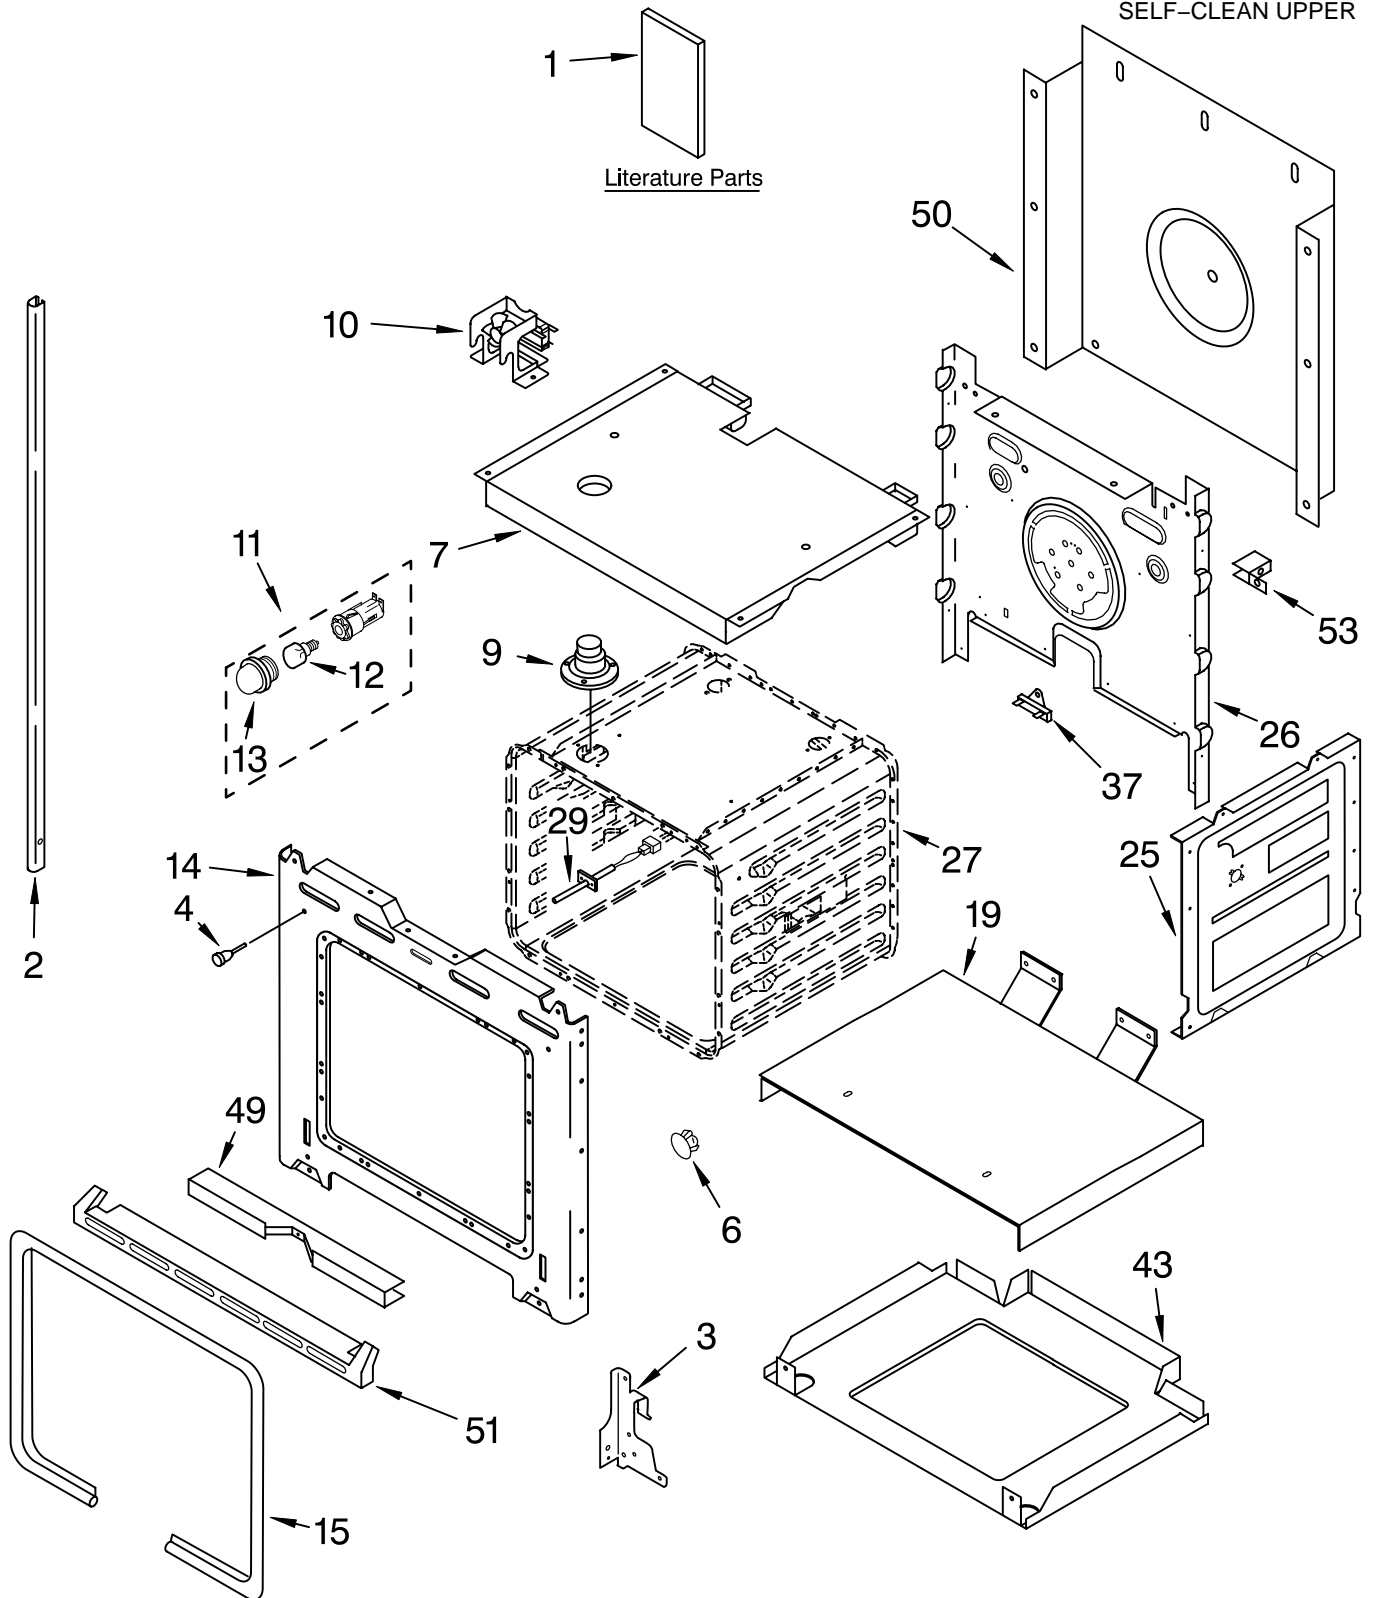

LOWER OVEN PARTS

For Models: RBD275PDB12, RBD275PDQ12, RBD275PDT12, RBD275PDS12
(Black) (Designer White) (Biscuit) (S.Steel)

27" BUILT-IN ELECTRIC
DOUBLE OVEN
STD-CLEAN LOWER
SELF-CLEAN UPPER

FOR ORDERING INFORMATION REFER TO PARTS PRICE LIST

LOWER OVEN PARTS

For Models:RBD275PDB12, RBD275PDQ12, RBD275PDT12, RBD275PDS12

(Black) (Designer White) (Biscuit) (S.Steel)

Illus. No.	Part No.	DESCRIPTION	Illus. No.	Part No.	DESCRIPTION	Illus. No.	Part No.	DESCRIPTION
NOTE: The screws and nuts required to attach a part are listed immediately following that part.			4	4448520	Bumper, Door	37	4451354	Fuse-Thermal
			6	4450935	Plug, Door		4449809	Screw
			7	4455285	Top, Chassis	43	4455529	Base, Chassis
			9	4452159	Tube, Vent		4449154	Screw
				3196176	Screw	49	4448933	Retainer, Gasket
			10	4451664	Fan & Bracket Assy.		4449154	Screw
				4449809	Screw	50	4451747	Cover, Back
			11	4452368	Oven Light Assy		4449809	Screw
			12	4452166	Bulb, Light	51		Trim, Bottom
			13	4452165	Lens, Light		4448475	Black Model
	4449809	Screw		4448476	White Model			
14	4455611	Frame, Front		4452414	Biscuit Model			
	4449040	Screw		3400832	Screw			
	4450118	Nut	53	4449845	Support, Bracket			
15	4450492	Gasket, Door		4449809	Screw			
19	4451477	Support, Insulation	FOLLOWING PARTS NOT ILLUSTRATED					
25	4455641	Side, Chassis (R.H. & L.H.)	INSULATION					
	4449809	Screw		4449315	Insulation, Wrap			
26	4452233	Back, Chassis		4450364	Insulation, Back			
	4449809	Screw						
27		Liner, Oven (Not serviceable)						
29	4455636	Sensor						
	4449154	Screw