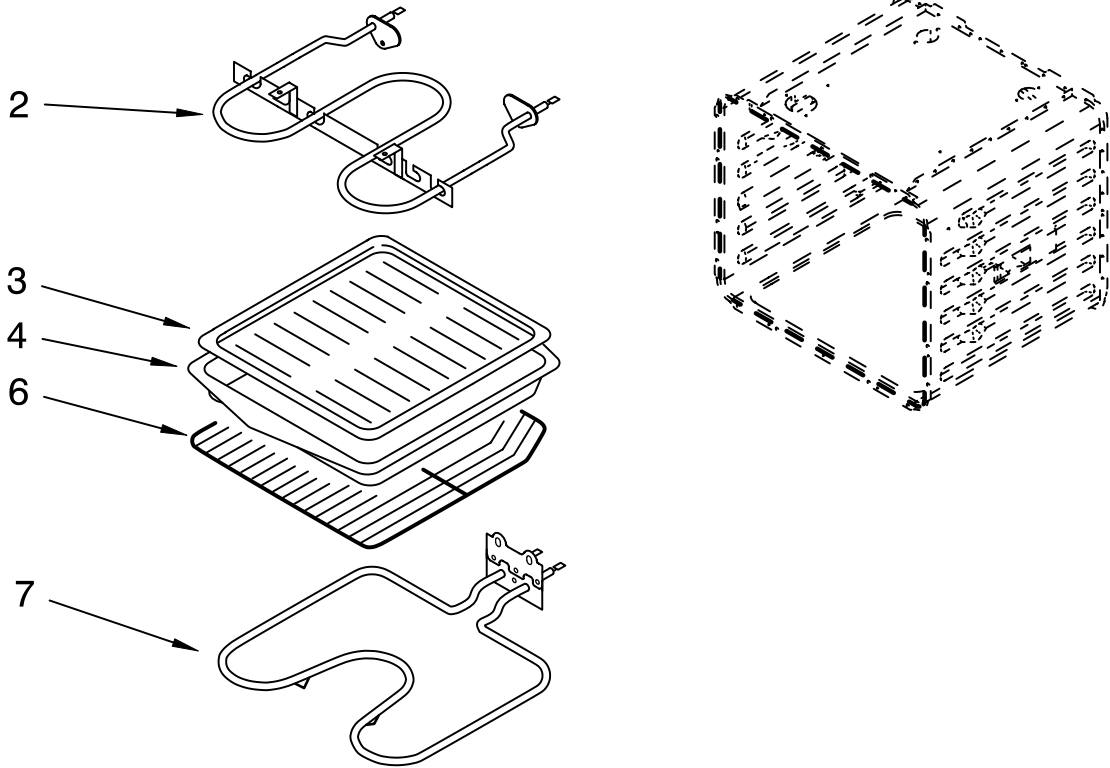

INTERNAL OVEN PARTS

For Models: RBD275PDB12, RBD275PDQ12, RBD275PDT12, RBD275PDS12
(Black) (Designer White) (Biscuit) (S.Steel)

Illus. No.	Part No.	DESCRIPTION
2	4452154	Element, Broil
	4449154	Screw
3	3147563	Grill, Broiler
4	3147845	Pan, Broiler
6	4448715	Rack, Oven
7	4452153	Element, Bake
	4449154	Screw

FOR ORDERING INFORMATION REFER TO PARTS PRICE LIST