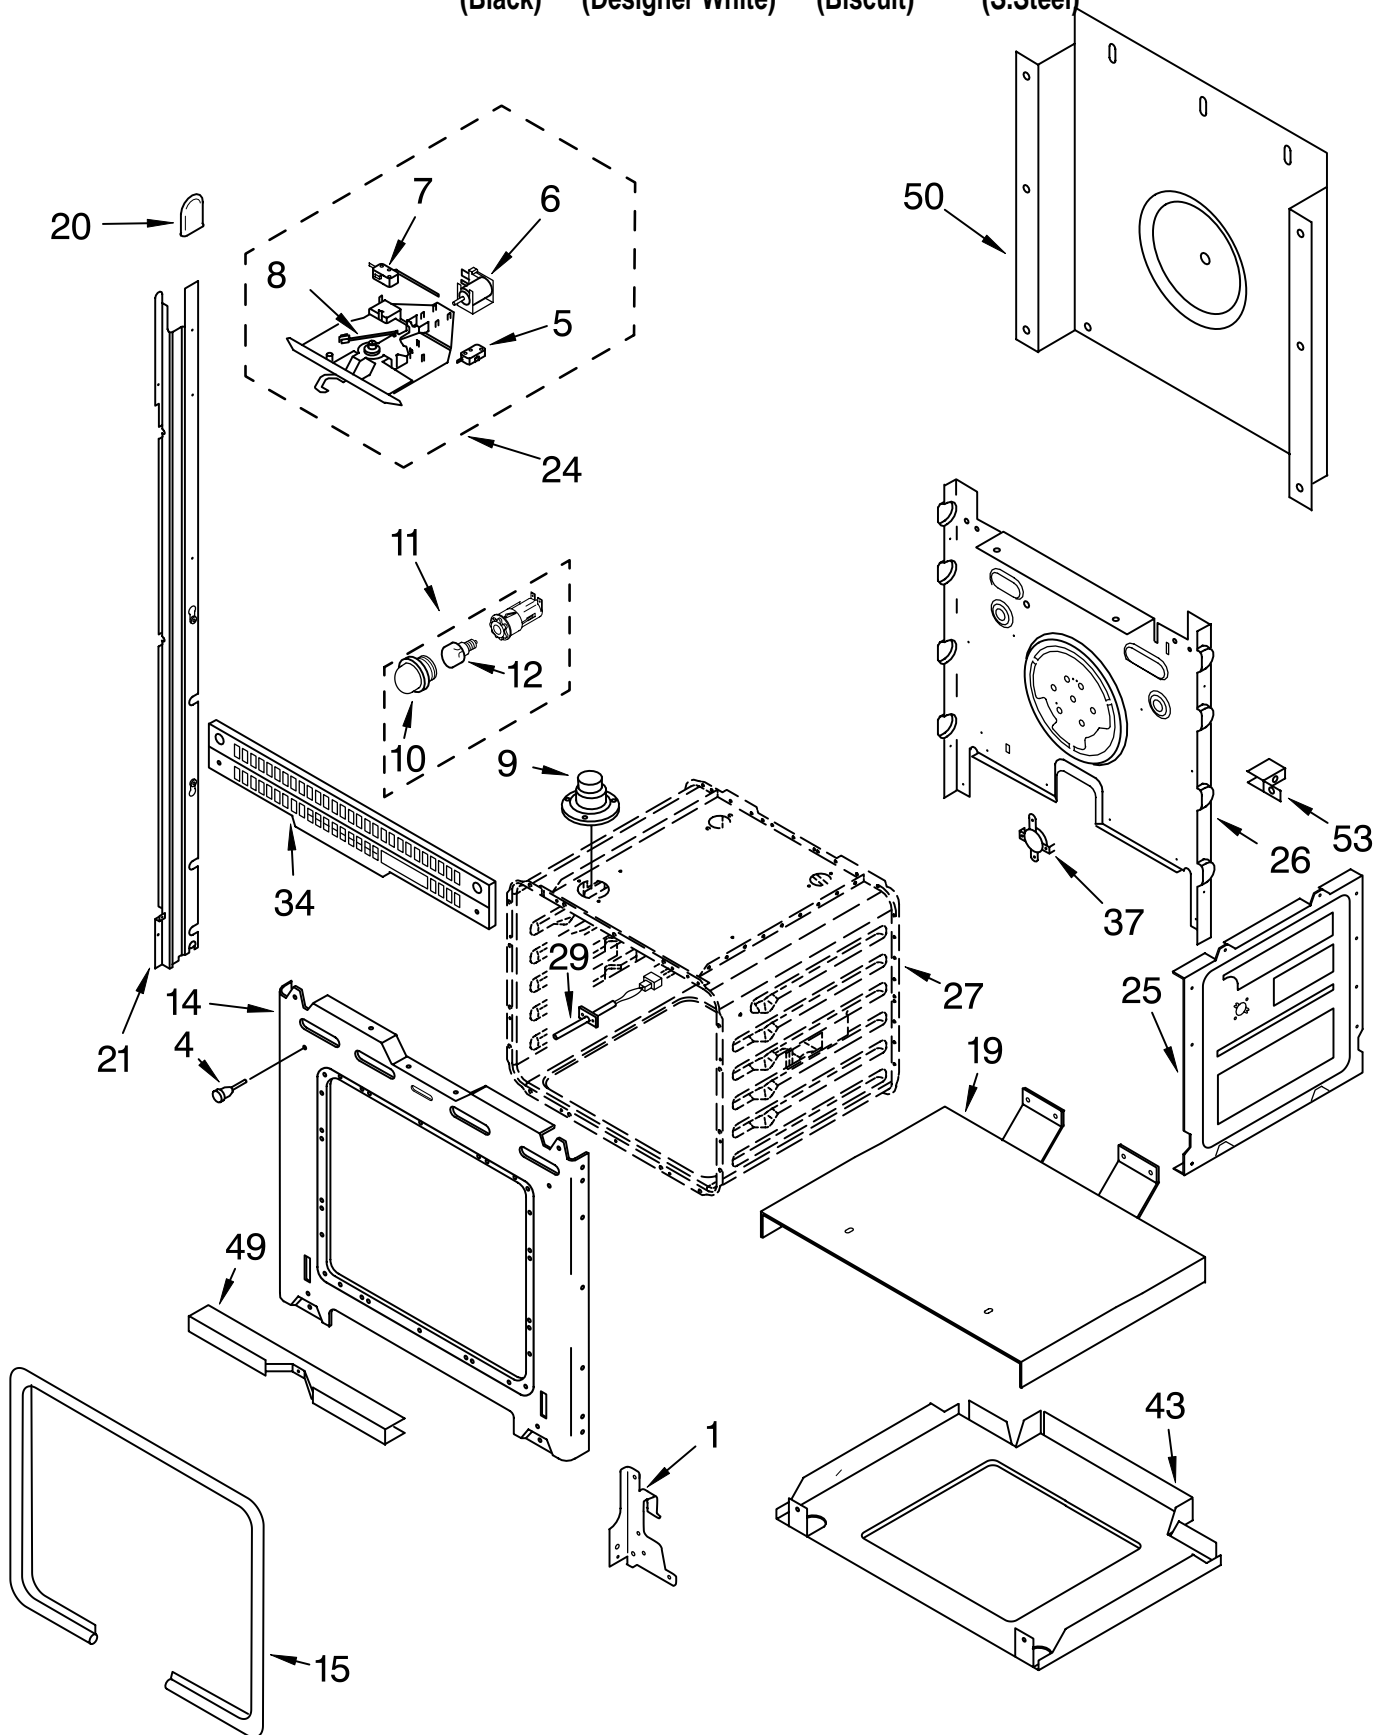

UPPER OVEN PARTS

For Models: RBD275PDB12, RBD275PDQ12, RBD275PDT12, RBD275PDS12
(Black) (Designer White) (Biscuit) (S.Steel)

FOR ORDERING INFORMATION REFER TO PARTS PRICE LIST

UPPER OVEN PARTS

For Models:RBD275PDB12, RBD275PDQ12, RBD275PDT12, RBD275PDS12

(Black) (Designer White) (Biscuit) (S.Steel)

Illus. No.	Part No.	DESCRIPTION
NOTE: The screws and nuts required to attach a part are listed immediately following that part.		
1	4455605	Reciever, Hinge Left Hand
	4455606	Right Hand
4	4448520	Bumper, Door
5	4452312	Switch, Micro
6	4452224	Solenoid
7	4451426	Switch, Micro
8	4451537	Spring, Latch
9	4452158	Tube, Vent
10	4452165	Lens, Light
11	4452368	Oven Light Assy
12	4452166	Bulb, Light
14	4455611	Frame, Front
	4449040	Screw

Illus. No.	Part No.	DESCRIPTION
15	4455381	Gasket, Door
19	4451477	Support, Insulation
	4449809	Screw
20	4451605	Cap, Spacer
21		Rail, Side
	4450581	Right Side
	4450582	Left Side
	4448444	Grommet
	4449154	Screw
24	4451896	Latch Assy
	4449809	Screw
25	4455641	Side, Chassis (R.H. & L.H.)
	4449809	Screw
26	4452233	Back, Chassis
	4449809	Screw
27		Liner, Oven (Not serviceable)
29	4455636	Sensor
	4449154	Screw
34	4452266	Vent, Center

Illus. No.	Part No.	DESCRIPTION
37	4451442	Thermostat (TOD) (Temp.) SPST
	4449809	Screw
43	4455529	Base, Chassis
	4449809	Screw
49	4448933	Retainer, Gasket
	4449154	Screw
50	4451747	Cover, Back
	4449809	Screw
53	4449845	Support, Bracket
	4449809	Screw

FOLLOWING PARTS NOT ILLUSTRATED

INSULATION

4449315	Insulation, Wrap
4450364	Insulation, Back